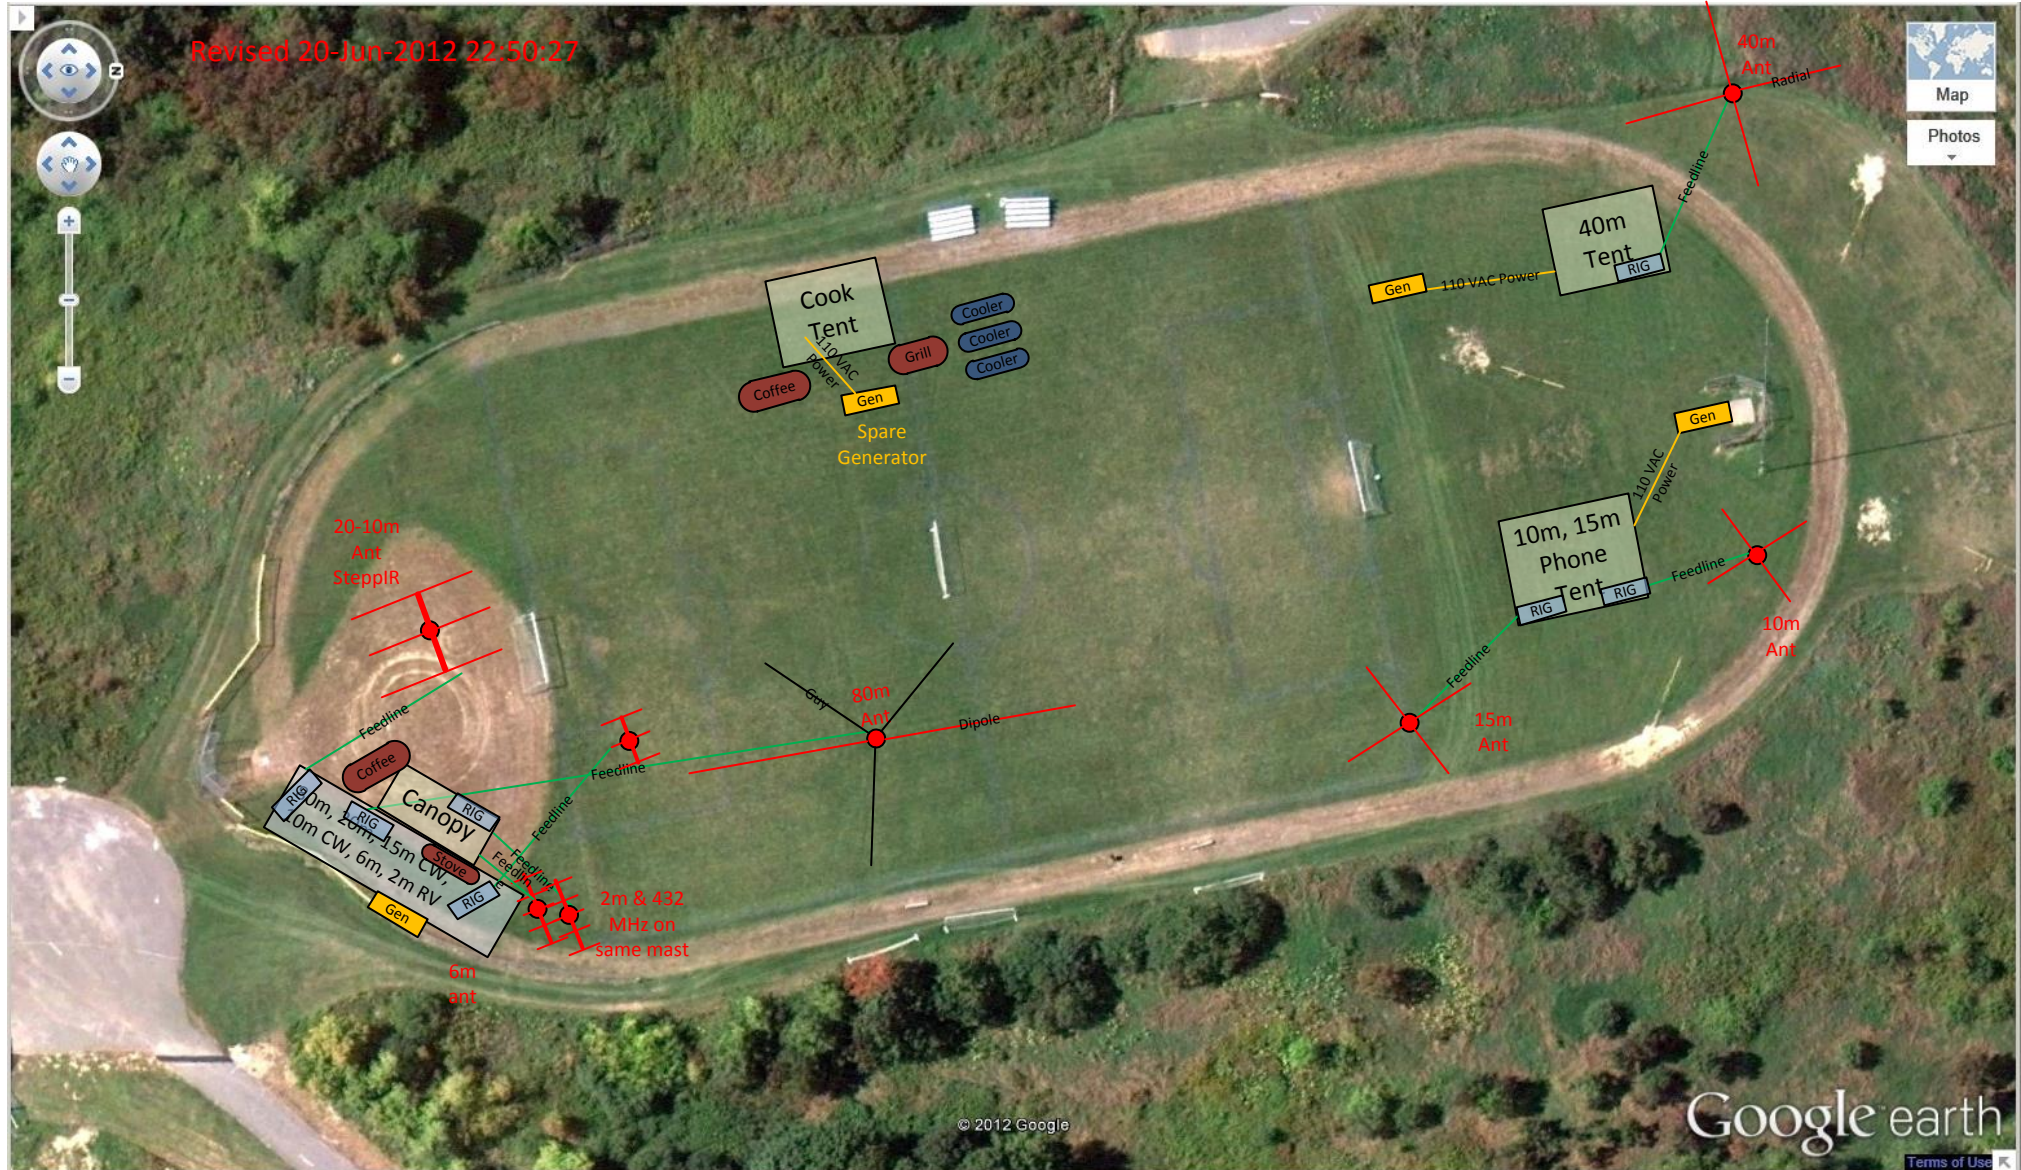

# 2012 CMARA Field Day Site Map

2012 CMARA Field Day Site Map.docx - 2013-05-18 12:13

Field Day Site Layout 42.247335N, 71.975907W, 1100 MSL

North →

This layout has been proposed by KM1D, KB1VUA, NE1R and W1TR. It would separate 20m and 80m from 40m, 15m, 10m.

# Field Day Location (Local)

# Field Day Location (Global)